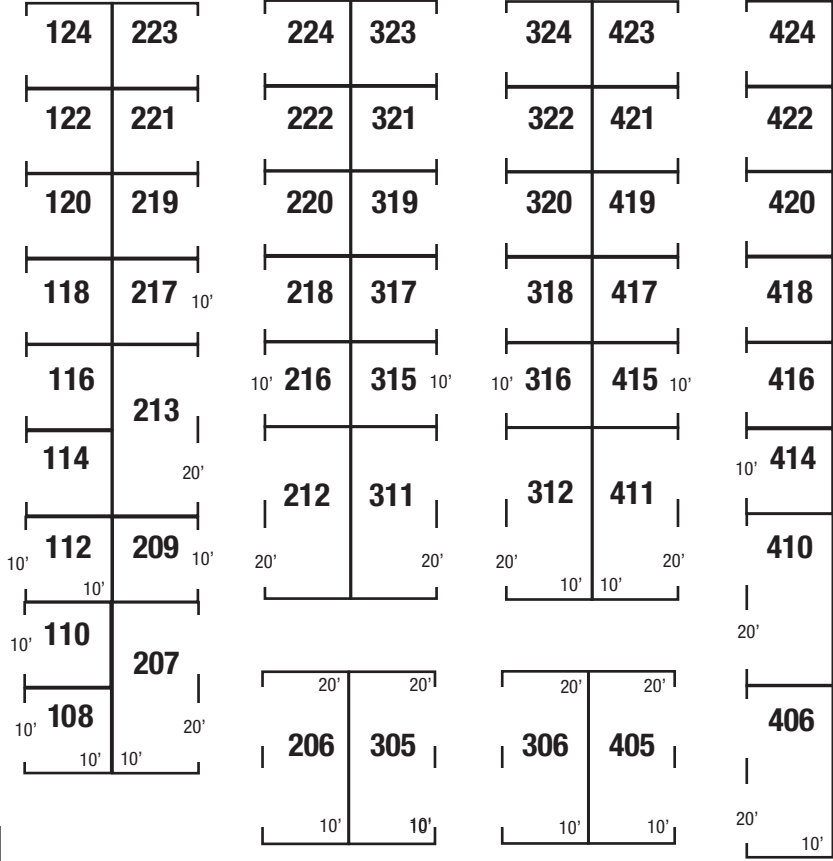

FREIGHT
ENTRANCE
13'-4" X 13'-4"

INTERNET CAFE

115

113

111

ELEVATOR

PORTOLA
LOBBY

STAGE

EXIT

ENTRANCE TO EXHIBITS